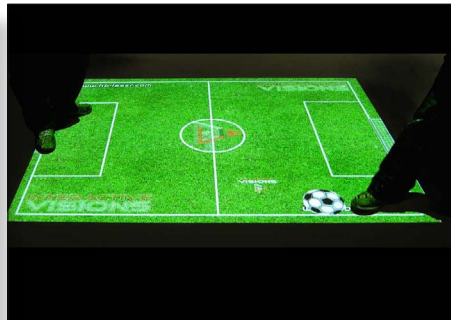

Reactive -Multilayer -Video -Projection -System

Interactive advertisement und consumer promotion

Interactive Visions®

the audience magnet for every age!

Reaktives -Multilayer -Video -Projektionssystem

**Werbung und Verkaufsförderung
spielerisch erleben**

Interactive Visions®

der Publikumsmagnet für jung und alt!

Interactive Visions Ultra Features:

- Ultra compact
- Easy to use
- LED Hybrid Beamer up to 3.000 ANSI
- 20.000 hours (lamp lifetime)
- Super Zoom
- Personal Computer integrated
- Dimensions: 140mm x 350mm x 300mm
- Affordable price

**PLASA 2011
SPECIAL OFFER**

**IVS ULTRA 3.000 ANSI
LED Hybrid
Casio XJ-A250 Beamer**

3.990,- € NET

4.748,- € GROSS

20 % OFF

Interactive Visions Ultra Features:

- Ultra kompakt
- Leicht zu bedienen
- LED Hybrid Beamer bis zu 3.000 ANSI
- 20.000 Stunden (Leuchtmittel)
- Super Zoom
- PC integriert
- Maße: 140mm x 350mm x 300mm
- Preisgünstig